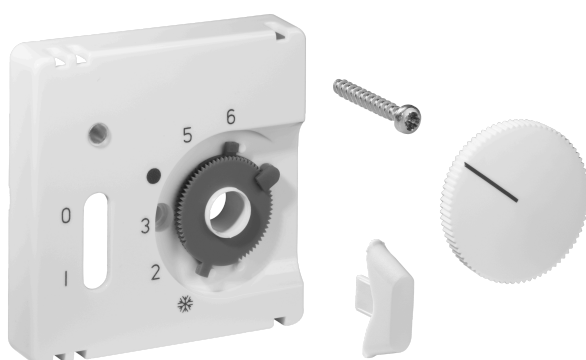

Data Sheet JZ-035.000

Article number: UN990169

Cover set for room thermostat RTBSU-401.062 / floor thermostat RTERU, 50 x 50, pure white (RAL9010), glossy

The flush-mounted devices from alre fit into all standard switch ranges in conjunction with the corresponding cover set (cover) and intermediate frame. The modular principle (alre basic device + alre cover set 50 x 50 mm + intermediate frame from the switch manufacturer + frame from the switch manufacturer) and various colors (RAL 9010 pure white glossy/matt, RAL 1013 cream white glossy, RAL 9016 traffic white glossy/matt) enable perfect visual integration into your preferred switch range.

Scannable symbol/barrier-free	No
Logo/labelling	other labelling
Design	central plate
Colour	pure white
RAL colour number (similar)	9010
Halogen-free	Yes
Inspection window/light outlet	Yes
Housing material	plastic PC
With interchangeable lens/symbol	No

With labelling box	No
Mounting/attachment	screw fastening
Surface finish	gloss
Surface protection	untreated
Protection class	IP30
Material quality	PC
Dimensions (W x H x D)	50 mm x 50 mm x 11 mm

	a x b
JZ-xxx.0xx	50 x 50 mm
JZ-xxx.1xx	55 x 55 mm
JZ-xxx.2xx	55 x 55 mm
JZ-xxx.3xx	63 x 63 mm
JZ-xxx.4xx	70 x 70 mm