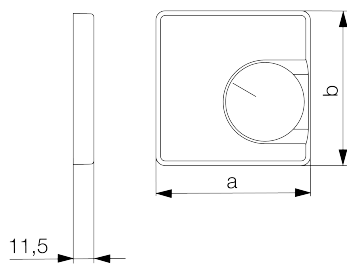

Data Sheet JZ-036.000

Article number: UN990172

Cover set for room thermostat RTBSU, 50 x 50, pure white (RAL9010), glossy

The flush-mounted devices from alre fit into all standard switch ranges in conjunction with the corresponding cover set (cover) and intermediate frame. The modular principle (alre basic device + alre cover set 50 x 50 mm + intermediate frame from the switch manufacturer + frame from the switch manufacturer) and various colors (RAL 9010 pure white glossy/matt, RAL 1013 cream white glossy, RAL 9016 traffic white glossy/matt) enable perfect visual integration into your preferred switch range.

Scannable symbol/barrier-free	No
Logo/labelling	other labelling
Design	central plate
Colour	pure white
RAL colour number (similar)	9010
Suitable for bus system button connection	No
Halogen-free	Yes
Inspection window/light outlet	No
Housing material	plastic PC

With interchangeable lens/symbol	No
With labelling box	No
Mounting/attachment	screw fastening
Surface finish	gloss
Surface protection	untreated
Protection class	IP30
Material quality	PC
Dimensions (W x H x D)	50 mm x 50 mm x 11 mm

	a x b
JZ-xxx.0xx	50 x 50 mm
JZ-xxx.1xx	55 x 55 mm
JZ-xxx.2xx	55 x 55 mm
JZ-xxx.3xx	63 x 63 mm
JZ-xxx.4xx	70 x 70 mm