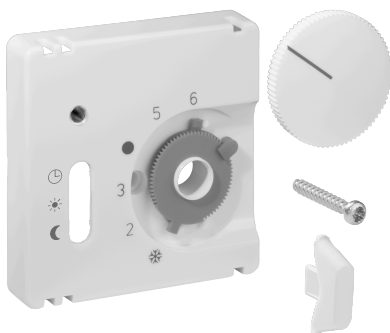

Data Sheet JZ-036.000

Article number: UN990172

Cover set for room thermostat RTBSU, 50 x 50, pure white (RAL9010), glossy

The flush-mounted devices from alre fit into all standard switch ranges in conjunction with the corresponding cover set (cover) and intermediate frame. The modular principle (alre basic device + alre cover set 50 x 50 mm + intermediate frame from the switch manufacturer + frame from the switch manufacturer) and various colors (RAL 9010 pure white glossy/matt, RAL 1013 cream white glossy, RAL 9016 traffic white glossy/matt) enable perfect visual integration into your preferred switch range.

Scannable symbol/barrier-free	No
Logo/labelling	other labelling
Design	central plate
Colour	pure white
RAL colour number (similar)	9010
Suitable for bus system button connection	No
Halogen-free	Yes
Inspection window/light outlet	No
Housing material	plastic PC

With interchangeable lens/symbol	No
With labelling box	No
Mounting/attachment	screw fastening
Surface finish	gloss
Surface protection	untreated
Protection class	IP30
Material quality	PC
Dimensions (W x H x D)	50 mm x 50 mm x 11 mm