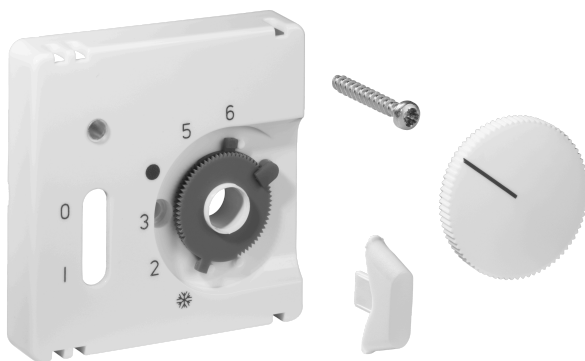

Data Sheet JZ-035.010

Article number: UN990177

Cover set for room thermostat RTBSU-401.062 / floor thermostat RTERU, 50 x 50, pearl white (RAL1013), glossy

The flush-mounted devices from alre fit into all standard switch ranges in conjunction with the corresponding cover set (cover) and intermediate frame. The modular principle (alre basic device + alre cover set 50 x 50 mm + intermediate frame from the switch manufacturer + frame from the switch manufacturer) and various colors (RAL 9010 pure white glossy/matt, RAL 1013 cream white glossy, RAL 9016 traffic white glossy/matt) enable perfect visual integration into your preferred switch range.

Scannable symbol/barrier-free	No
Logo/labelling	other labelling
Design	central plate
Colour	pearl white
RAL colour number (similar)	1013
Halogen-free	Yes
Inspection window/light outlet	Yes
Housing material	plastic PC
With interchangeable lens/symbol	No

With labelling box	No
Mounting/attachment	screw fastening
Surface finish	gloss
Surface protection	untreated
Protection class	IP30
Material quality	PC
Dimensions (W x H x D)	50 mm x 50 mm x 11 mm

	a x b
JZ-xxx.0xx	50 x 50 mm
JZ-xxx.1xx	55 x 55 mm
JZ-xxx.2xx	55 x 55 mm
JZ-xxx.3xx	63 x 63 mm
JZ-xxx.4xx	70 x 70 mm