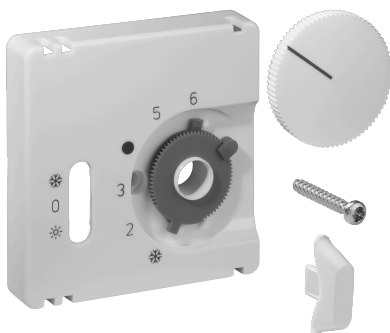

Data Sheet JZ-038.010

Article number: UN990178

Cover set for room thermostat RTBSU, 50 x 50, pearl white (RAL1013), glossy

The flush-mounted devices from alre fit into all standard switch ranges in conjunction with the corresponding cover set (cover) and intermediate frame. The modular principle (alre basic device + alre cover set 50 x 50 mm + intermediate frame from the switch manufacturer + frame from the switch manufacturer) and various colors (RAL 9010 pure white glossy/matt, RAL 1013 cream white glossy, RAL 9016 traffic white glossy/matt) enable perfect visual integration into your preferred switch range.

Scannable symbol/barrier-free	No
Logo/labelling	other labelling
Design	central plate
Colour	pearl white
RAL colour number (similar)	1013
Suitable for bus system button connection	No
Halogen-free	Yes
Inspection window/light outlet	No
Housing material	plastic PC

With interchangeable lens/symbol	No
With labelling box	No
Mounting/attachment	screw fastening
Surface finish	gloss
Surface protection	untreated
Protection class	IP30
Material quality	PC
Dimensions (W x H x D)	50 mm x 50 mm x 11 mm