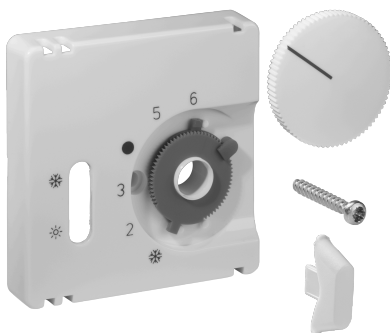

## Data Sheet JZ-037.010

Article number: UN990179

Cover set for room thermostat RTBSU, 50 x 50, pearl white (RAL1013), glossy

The flush-mounted devices from alre fit into all standard switch ranges in conjunction with the corresponding cover set (cover) and intermediate frame. The modular principle (alre basic device + alre cover set 50 x 50 mm + intermediate frame from the switch manufacturer + frame from the switch manufacturer) and various colors (RAL 9010 pure white glossy/matt, RAL 1013 cream white glossy, RAL 9016 traffic white glossy/matt) enable perfect visual integration into your preferred switch range.

Scannable symbol/barrier-free	No
Logo/labelling	other labelling
Design	central plate
Colour	pearl white
RAL colour number (similar)	1013
Suitable for bus system button connection	No
Halogen-free	Yes
Inspection window/light outlet	No
Housing material	plastic PC

With interchangeable lens/symbol	No
With labelling box	No
Mounting/attachment	screw fastening
Surface finish	gloss
Surface protection	untreated
Protection class	IP30
Material quality	PC
Dimensions (W x H x D)	50 mm x 50 mm x 11 mm