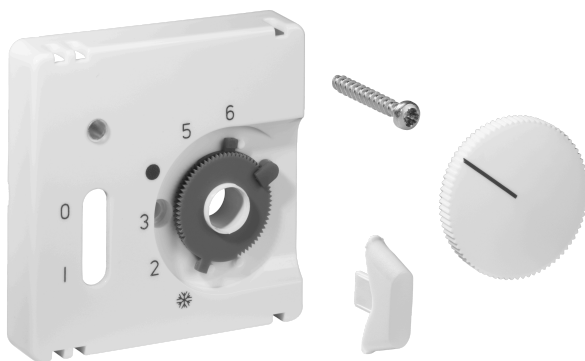

Data Sheet JZ-035.020

Article number: UN990185

Cover set for room thermostat RTBSU-401.062 / floor thermostat RTERU, 50 x 50, traffic white (RAL9016), glossy

The flush-mounted devices from alre fit into all standard switch ranges in conjunction with the corresponding cover set (cover) and intermediate frame. The modular principle (alre basic device + alre cover set 50 x 50 mm + intermediate frame from the switch manufacturer + frame from the switch manufacturer) and various colors (RAL 9010 pure white glossy/matt, RAL 1013 cream white glossy, RAL 9016 traffic white glossy/matt) enable perfect visual integration into your preferred switch range.

Scannable symbol/barrier-free	No
Logo/labelling	other labelling
Design	central plate
Colour	traffic white
RAL colour number (similar)	9016
Halogen-free	Yes
Inspection window/light outlet	Yes
Housing material	plastic PC
With interchangeable lens/symbol	No

With labelling box	No
Mounting/attachment	screw fastening
Surface finish	gloss
Surface protection	untreated
Protection class	IP30
Material quality	PC
Dimensions (W x H x D)	50 mm x 50 mm x 11 mm

	a x b
JZ-xxx.0xx	50 x 50 mm
JZ-xxx.1xx	55 x 55 mm
JZ-xxx.2xx	55 x 55 mm
JZ-xxx.3xx	63 x 63 mm
JZ-xxx.4xx	70 x 70 mm