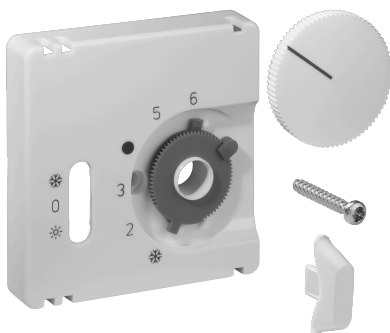

Data Sheet JZ-038.020

Article number: UN990186

Cover set for room thermostat RTBSU, 50 x 50, traffic/studio white (RAL9016), glossy

The flush-mounted devices from alre fit into all standard switch ranges in conjunction with the corresponding cover set (cover) and intermediate frame. The modular principle (alre basic device + alre cover set 50 x 50 mm + intermediate frame from the switch manufacturer + frame from the switch manufacturer) and various colors (RAL 9010 pure white glossy/matt, RAL 1013 cream white glossy, RAL 9016 traffic white glossy/matt) enable perfect visual integration into your preferred switch range.

Scannable symbol/barrier-free	No
Logo/labelling	other labelling
Design	central plate
Colour	traffic white
RAL colour number (similar)	9016
Suitable for bus system button connection	No
Halogen-free	Yes
Inspection window/light outlet	No
Housing material	plastic PC

With interchangeable lens/symbol	No
With labelling box	No
Mounting/attachment	screw fastening
Surface finish	gloss
Surface protection	untreated
Protection class	IP30
Material quality	PC
Dimensions (W x H x D)	50 mm x 50 mm x 11 mm