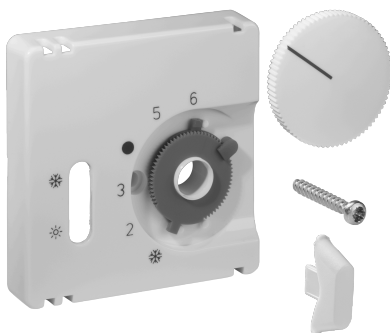

Data Sheet JZ-037.020

Article number: UN990187

Cover set for room thermostat RTBSU, 50 x 50, traffic/studio white (RAL9016), glossy

The flush-mounted devices from alre fit into all standard switch ranges in conjunction with the corresponding cover set (cover) and intermediate frame. The modular principle (alre basic device + alre cover set 50 x 50 mm + intermediate frame from the switch manufacturer + frame from the switch manufacturer) and various colors (RAL 9010 pure white glossy/matt, RAL 1013 cream white glossy, RAL 9016 traffic white glossy/matt) enable perfect visual integration into your preferred switch range.

Scannable symbol/barrier-free	No
Logo/labelling	other labelling
Design	central plate
Colour	traffic white
RAL colour number (similar)	9016
Suitable for bus system button connection	No
Halogen-free	Yes
Inspection window/light outlet	No
Housing material	plastic PC

With interchangeable lens/symbol	No
With labelling box	No
Mounting/attachment	screw fastening
Surface finish	gloss
Surface protection	untreated
Protection class	IP30
Material quality	PC
Dimensions (W x H x D)	50 mm x 50 mm x 11 mm