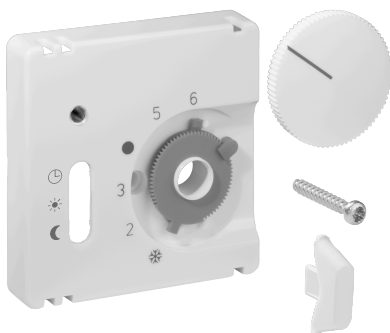

## Data Sheet JZ-036.020

Article number: UN990188

Cover set for room thermostat RTBSU, 50 x 50, traffic/studio white (RAL9016), glossy

The flush-mounted devices from alre fit into all standard switch ranges in conjunction with the corresponding cover set (cover) and intermediate frame. The modular principle (alre basic device + alre cover set 50 x 50 mm + intermediate frame from the switch manufacturer + frame from the switch manufacturer) and various colors (RAL 9010 pure white glossy/matt, RAL 1013 cream white glossy, RAL 9016 traffic white glossy/matt) enable perfect visual integration into your preferred switch range.

Scannable symbol/barrier-free	No
Logo/labelling	other labelling
Design	central plate
Colour	traffic white
RAL colour number (similar)	9016
Suitable for bus system button connection	No
Halogen-free	Yes
Inspection window/light outlet	No
Housing material	plastic PC

With interchangeable lens/symbol	No
With labelling box	No
Mounting/attachment	screw fastening
Surface finish	gloss
Surface protection	untreated
Protection class	IP30
Material quality	PC
Dimensions (W x H x D)	50 mm x 50 mm x 11 mm