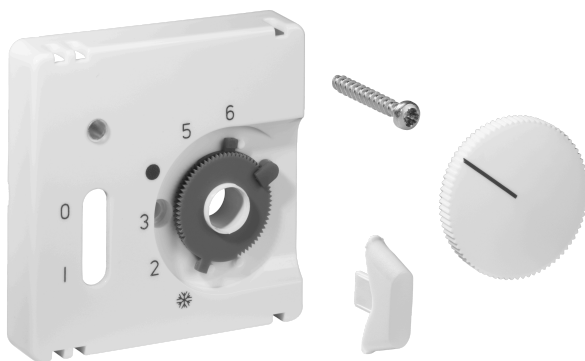

## Data Sheet JZ-035.001

Article number: UN990193

Cover set for room thermostat RTBSU-401.062 / floor thermostat RTERU, 50 x 50, pure white (RAL9010), matt

The flush-mounted devices from alre fit into all standard switch ranges in conjunction with the corresponding cover set (cover) and intermediate frame. The modular principle (alre basic device + alre cover set 50 x 50 mm + intermediate frame from the switch manufacturer + frame from the switch manufacturer) and various colors (RAL 9010 pure white glossy/matt, RAL 1013 cream white glossy, RAL 9016 traffic white glossy/matt) enable perfect visual integration into your preferred switch range.

Scannable symbol/barrier-free	No
Logo/labelling	other labelling
Design	central plate
Colour	pure white
RAL colour number (similar)	9010
Halogen-free	Yes
Inspection window/light outlet	Yes
Housing material	plastic PC
With interchangeable lens/symbol	Yes

With labelling box	No
Mounting/attachment	screw fastening
Surface finish	matt
Surface protection	untreated
Protection class	IP30
Material quality	PC
Dimensions (W x H x D)	50 mm x 50 mm x 11 mm