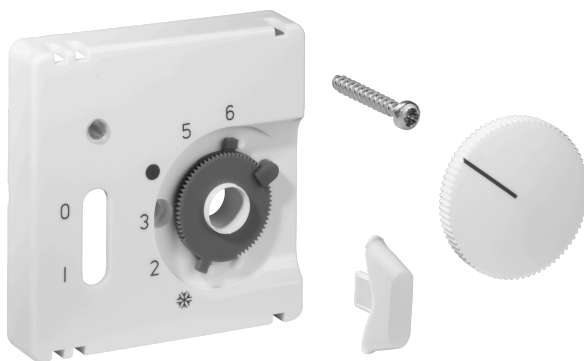

Data Sheet JZ-035.021

Article number: UN990201

Cover set for room thermostat RTBSU-401.062 / floor thermostat RTERU, 50 x 50, traffic white (RAL9015), matt

The flush-mounted devices from alre fit into all standard switch ranges in conjunction with the corresponding cover set (cover) and intermediate frame. The modular principle (alre basic device + alre cover set 50 x 50 mm + intermediate frame from the switch manufacturer + frame from the switch manufacturer) and various colors (RAL 9010 pure white glossy/matt, RAL 1013 cream white glossy, RAL 9016 traffic white glossy/matt) enable perfect visual integration into your preferred switch range.

Scannable symbol/barrier-free	No
Logo/labelling	other labelling
Design	central plate
Colour	traffic white
RAL colour number (similar)	9016
Halogen-free	Yes
Inspection window/light outlet	Yes
Housing material	plastic PC
With interchangeable lens/symbol	No

With labelling box	No
Mounting/attachment	screw fastening
Surface finish	matt
Surface protection	untreated
Protection class	IP30
Material quality	PC
Dimensions (W x H x D)	50 mm x 50 mm x 11 mm