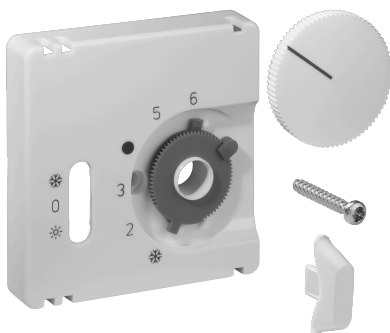

Data Sheet JZ-038.021

Article number: UN990202

Cover set for room thermostat RTBSU, 50 x 50, traffic/studio white (RAL9016), matt

The flush-mounted devices from alre fit into all standard switch ranges in conjunction with the corresponding cover set (cover) and intermediate frame. The modular principle (alre basic device + alre cover set 50 x 50 mm + intermediate frame from the switch manufacturer + frame from the switch manufacturer) and various colors (RAL 9010 pure white glossy/matt, RAL 1013 cream white glossy, RAL 9016 traffic white glossy/matt) enable perfect visual integration into your preferred switch range.

Scannable symbol/barrier-free	No
Logo/labelling	other labelling
Design	central plate
Colour	traffic white
RAL colour number (similar)	9016
Suitable for bus system button connection	No
Halogen-free	Yes
Inspection window/light outlet	Yes
Housing material	plastic PC

With interchangeable lens/symbol	No
With labelling box	No
Mounting/attachment	screw fastening
Surface finish	matt
Surface protection	untreated
Protection class	IP30
Material quality	PC
Dimensions (W x H x D)	50 mm x 50 mm x 11 mm