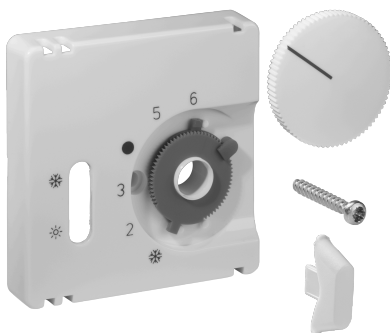

## Data Sheet JZ-037.021

Article number: UN990203

Cover set for room thermostat RTBSU, 50 x 50, traffic/studio white (RAL9016), matt

The flush-mounted devices from alre fit into all standard switch ranges in conjunction with the corresponding cover set (cover) and intermediate frame. The modular principle (alre basic device + alre cover set 50 x 50 mm + intermediate frame from the switch manufacturer + frame from the switch manufacturer) and various colors (RAL 9010 pure white glossy/matt, RAL 1013 cream white glossy, RAL 9016 traffic white glossy/matt) enable perfect visual integration into your preferred switch range.

Scannable symbol/barrier-free	No
Logo/labelling	other labelling
Design	central plate
Colour	traffic white
RAL colour number (similar)	9016
Suitable for bus system button connection	No
Halogen-free	Yes
Inspection window/light outlet	No
Housing material	plastic PC

With interchangeable lens/symbol	No
With labelling box	No
Mounting/attachment	screw fastening
Surface finish	matt
Surface protection	untreated
Protection class	IP30
Material quality	PC
Dimensions (W x H x D)	50 mm x 50 mm x 11 mm