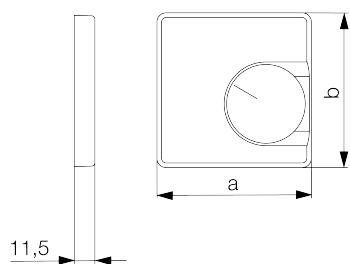

## Data Sheet JZ-037.021

Article number: UN990203

Cover set for room thermostat RTBSU, 50 x 50, traffic/studio white (RAL9016), matt

The flush-mounted devices from alre fit into all standard switch ranges in conjunction with the corresponding cover set (cover) and intermediate frame. The modular principle (alre basic device + alre cover set 50 x 50 mm + intermediate frame from the switch manufacturer + frame from the switch manufacturer) and various colors (RAL 9010 pure white glossy/matt, RAL 1013 cream white glossy, RAL 9016 traffic white glossy/matt) enable perfect visual integration into your preferred switch range.

Scannable symbol/barrier-free	No
Logo/labelling	other labelling
Design	central plate
Colour	traffic white
RAL colour number (similar)	9016
Suitable for bus system button connection	No
Halogen-free	Yes
Inspection window/light outlet	No
Housing material	plastic PC

With interchangeable lens/symbol	No
With labelling box	No
Mounting/attachment	screw fastening
Surface finish	matt
Surface protection	untreated
Protection class	IP30
Material quality	PC
Dimensions (W x H x D)	50 mm x 50 mm x 11 mm

	a x b
JZ-xxx.0xx	50 x 50 mm
JZ-xxx.1xx	55 x 55 mm
JZ-xxx.2xx	55 x 55 mm
JZ-xxx.3xx	63 x 63 mm
JZ-xxx.4xx	70 x 70 mm