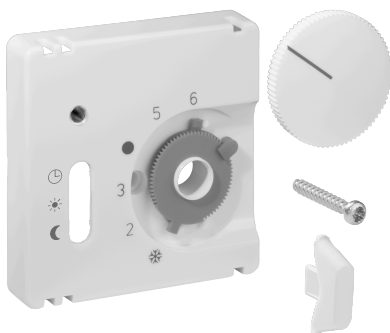

Data Sheet JZ-036.021

Article number: UN990204

Cover set for room thermostat RTBSU, 50 x 50, traffic/studio white (RAL9016), matt

The flush-mounted devices from alre fit into all standard switch ranges in conjunction with the corresponding cover set (cover) and intermediate frame. The modular principle (alre basic device + alre cover set 50 x 50 mm + intermediate frame from the switch manufacturer + frame from the switch manufacturer) and various colors (RAL 9010 pure white glossy/matt, RAL 1013 cream white glossy, RAL 9016 traffic white glossy/matt) enable perfect visual integration into your preferred switch range.

Scannable symbol/barrier-free	No
Logo/labelling	other labelling
Design	central plate
Colour	traffic white
RAL colour number (similar)	9016
Suitable for bus system button connection	No
Halogen-free	Yes
Inspection window/light outlet	No
Housing material	plastic PC

With interchangeable lens/symbol	No
With labelling box	No
Mounting/attachment	screw fastening
Surface finish	matt
Surface protection	untreated
Protection class	IP30
Material quality	PC
Dimensions (W x H x D)	50 mm x 50 mm x 11 mm