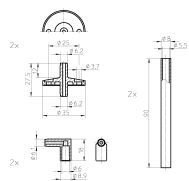

Data Sheet JZ-06/1

Article number: H5309229

Connection set for differential pressure switch JDW/JDL

Connection set with plastic duct connections, 2 x 90° elbows, 2 extensions 90 mm, 4 self-tapping screws, 2 m hose Ø 6 mm external for differential pressure switches JDW, JDL, pressure transducer DF

Type of accessories/spare part	Connection set with duct connections
Housing material	plastic
Dimensions (W x H x D)	8 mm x 8 mm x 90 mm

6x Bohrschraube DR7204 M3x 3,5x13

1x 2m PVC-Schlauch, glasfaser 4,75x6