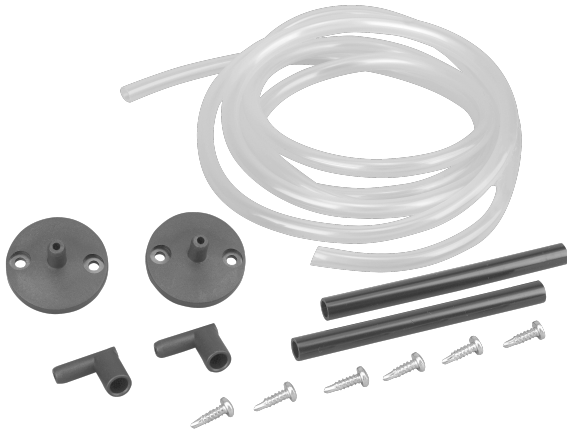

Data Sheet JZ-06/1

Article number: H5309229

Connection set for differential pressure switch JDW/JDL

Connection set with plastic duct connections, 2 x 90° elbows, 2 extensions 90 mm, 4 self-tapping screws, 2 m hose Ø 6 mm external for differential pressure switches JDW, JDL, pressure transducer DF

Type of accessories/spare part	Connection set with duct connections
Housing material	plastic
Dimensions (W x H x D)	8 mm x 8 mm x 90 mm

6x Bohrschraube DR7204 M3x 3,5x13

1x 2m PVC-Schlauch, glasfaser 4,75x6