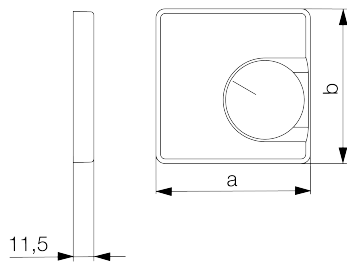

## Data Sheet JZ-001.400

Article number: UN990141

Cover set for room thermostat RTBSU, 70 x 70 for JUNG LS / GIRA surface switch, pure white (RAL 9010) glossy

In conjunction with the corresponding cover set (cover), the flush-mounted devices from alre fit into all standard switch ranges from JUNG/GIRA/MERTEN. The modular principle (alre basic device + alre cover set for JUNG LS / GIRA surface switch / MERTEN D-Life + frame from the switch manufacturer) enables visually perfect integration into your favorite switch range.

Scannable symbol/barrier-free	No
Logo/labelling	other labelling
Design	central plate
Colour	pure white
RAL colour number (similar)	9010
Suitable for bus system button connection	No
Halogen-free	Yes
Inspection window/light outlet	No
Housing material	plastic PC
With interchangeable lens/symbol	No

With labelling box	No
Mounting/attachment	screw fastening
Surface finish	gloss
Surface protection	untreated
Protection class	IP30
Material quality	PC
Dimensions (W x H x D)	70 mm x 70 mm x 11,5 mm

	a x b
JZ-xxx.0xx	50 x 50 mm
JZ-xxx.1xx	55 x 55 mm
JZ-xxx.2xx	55 x 55 mm
JZ-xxx.3xx	63 x 63 mm
JZ-xxx.4xx	70 x 70 mm