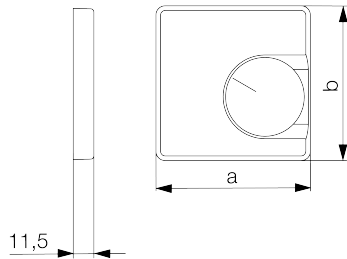

## Data Sheet JZ-001.420

Article number: UN990149

Cover set for room thermostat RTBSU, 70 x 70 for MERTEN D-Life, lotus / traffic / studio white (RAL 9016) glossy

In conjunction with the corresponding cover set (cover), the flush-mounted devices from alre fit into all standard switch ranges from JUNG/GIRA/MERTEN. The modular principle (alre basic device + alre cover set for JUNG LS / GIRA surface switch / MERTEN D-Life + frame from the switch manufacturer) enables visually perfect integration into your favorite switch range.

Scannable symbol/barrier-free	No
Logo/labelling	other labelling
Design	central plate
Colour	traffic white
RAL colour number (similar)	9016
Suitable for bus system button connection	No
Halogen-free	Yes
Inspection window/light outlet	No
Housing material	plastic PC
With interchangeable lens/symbol	No

With labelling box	No
Mounting/attachment	screw fastening
Surface finish	gloss
Surface protection	untreated
Protection class	IP30
Material quality	PC
Dimensions (W x H x D)	70 mm x 70 mm x 10 mm

	a x b
JZ-xxx.0xx	50 x 50 mm
JZ-xxx.1xx	55 x 55 mm
JZ-xxx.2xx	55 x 55 mm
JZ-xxx.3xx	63 x 63 mm
JZ-xxx.4xx	70 x 70 mm