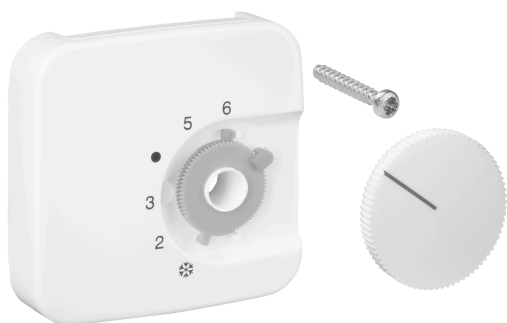

## Data Sheet JZ-001.210/BJ

Article number: G9990491

Cover set for room thermostat RTBSU/FTR, BUSCH-JAEGER Duro 2000 SI/SI linear pearl white (similar to 1013), glossy

In conjunction with the corresponding cover set (cover), the flush-mounted devices from alre fit into all standard BUSCH-JAEGER switch ranges. The modular principle (alre basic device + alre cover set for BUSCH-JAEGER + frame from BUSCH-JAEGER) enables perfect visual integration into your preferred switch range.

Scannable symbol/barrier-free	No
Logo/labelling	other labelling
Design	central plate
Colour	pearl white
RAL colour number (similar)	1013
Suitable for bus system button connection	No
Halogen-free	Yes
Inspection window/light outlet	No
Housing material	plastic PC
With interchangeable lens/symbol	No

With labelling box	No
Mounting/attachment	screw fastening
Surface finish	gloss
Surface protection	untreated
Protection class	IP30
Material quality	PC
Dimensions (W x H x D)	54 mm x 54 mm x 11 mm

	a x b
JZ-xxx.0xx	50 x 50 mm
JZ-xxx.1xx	55 x 55 mm
JZ-xxx.2xx	55 x 55 mm
JZ-xxx.3xx	63 x 63 mm
JZ-xxx.4xx	70 x 70 mm