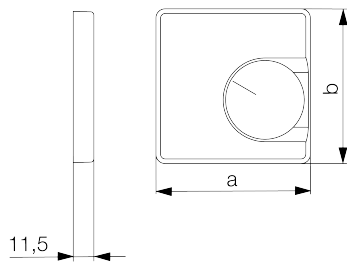

Data Sheet JZ-021.100

Article number: UN990054

Cover set for room humidistat FHY, 55 x 55, pure white (RAL9010), glossy

The flush-mounted devices from alre fit directly into many switch ranges in conjunction with the corresponding cover set (cover) without an intermediate frame. The modular principle (alre basic device + alre cover set 55 x 55 mm + frame from the switch manufacturer) and various colors (RAL 9010 pure white glossy/matt, RAL 1013 cream white glossy, RAL 9016 traffic white glossy/matt) enable perfect visual integration into your preferred switch range.

Scannable symbol/barrier-free	No
Logo/labelling	other labelling
Design	central plate
Colour	pure white
RAL colour number (similar)	9010
Suitable for bus system button connection	No
Halogen-free	Yes
Inspection window/light outlet	No
Housing material	plastic PC
With interchangeable lens/symbol	No

With labelling box	No
Mounting/attachment	screw fastening
Surface finish	gloss
Surface protection	untreated
Protection class	IP30
Use	other
Material quality	PC
Dimensions (W x H x D)	55 mm x 55 mm x 11 mm

	a x b
JZ-xxx.0xx	50 x 50 mm
JZ-xxx.1xx	55 x 55 mm
JZ-xxx.2xx	55 x 55 mm
JZ-xxx.3xx	63 x 63 mm
JZ-xxx.4xx	70 x 70 mm