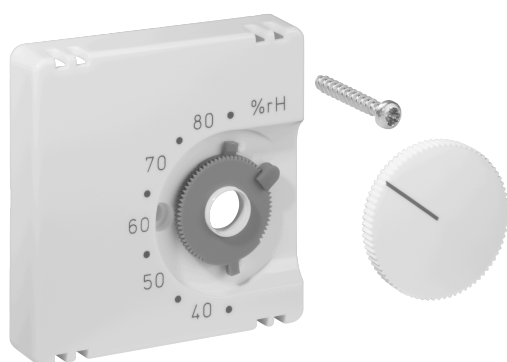

Data Sheet JZ-021.100

Article number: UN990054

Cover set for room humidistat FHY, 55 x 55, pure white (RAL9010), glossy

The flush-mounted devices from alre fit directly into many switch ranges in conjunction with the corresponding cover set (cover) without an intermediate frame. The modular principle (alre basic device + alre cover set 55 x 55 mm + frame from the switch manufacturer) and various colors (RAL 9010 pure white glossy/matt, RAL 1013 cream white glossy, RAL 9016 traffic white glossy/matt) enable perfect visual integration into your preferred switch range.

Scannable symbol/barrier-free	No
Logo/labelling	other labelling
Design	central plate
Colour	pure white
RAL colour number (similar)	9010
Suitable for bus system button connection	No
Halogen-free	Yes
Inspection window/light outlet	No
Housing material	plastic PC
With interchangeable lens/symbol	No

With labelling box	No
Mounting/attachment	screw fastening
Surface finish	gloss
Surface protection	untreated
Protection class	IP30
Use	other
Material quality	PC
Dimensions (W x H x D)	55 mm x 55 mm x 11 mm