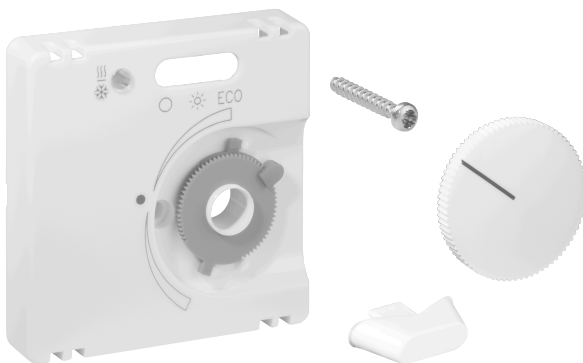

Data Sheet JZ-007.120

Article number: UN990095

Cover set for room thermostats for chilled ceilings KTRRU-052.245, 55 x 55, traffic/studio white (RAL9016), glossy

The flush-mounted devices from alre fit directly into many switch ranges in conjunction with the corresponding cover set (cover) without an intermediate frame. The modular principle (alre basic device + alre cover set 55 x 55 mm + frame from the switch manufacturer) and various colors (RAL 9010 pure white glossy/matt, RAL 1013 cream white glossy, RAL 9016 traffic white glossy/matt) enable perfect visual integration into your preferred switch range.

Scannable symbol/barrier-free	No
Logo/labelling	other labelling
Design	central plate
Colour	traffic white
RAL colour number (similar)	9016
Suitable for bus system button connection	No
Halogen-free	Yes
Inspection window/light outlet	Yes
Housing material	plastic PC
With interchangeable lens/symbol	No

With labelling box	No
Mounting/attachment	screw fastening
Surface finish	gloss
Surface protection	untreated
Protection class	IP30
Material quality	PC
Dimensions (W x H x D)	55 mm x 55 mm x 11 mm

	a x b
JZ-xxx.0xx	50 x 50 mm
JZ-xxx.1xx	55 x 55 mm
JZ-xxx.2xx	55 x 55 mm
JZ-xxx.3xx	63 x 63 mm
JZ-xxx.4xx	70 x 70 mm