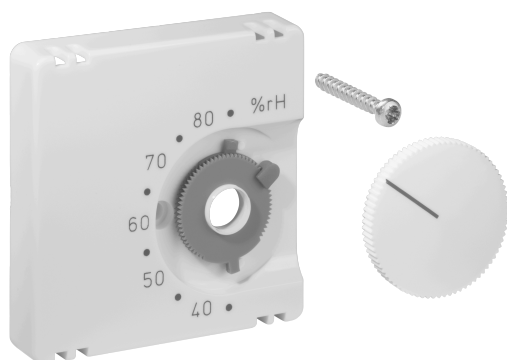

## Data Sheet JZ-021.120

Article number: UN990096

Cover set for room humidistat FHY, 55 x 55, traffic/studio white (RAL9016), glossy

The flush-mounted devices from alre fit directly into many switch ranges in conjunction with the corresponding cover set (cover) without an intermediate frame. The modular principle (alre basic device + alre cover set 55 x 55 mm + frame from the switch manufacturer) and various colors (RAL 9010 pure white glossy/matt, RAL 1013 cream white glossy, RAL 9016 traffic white glossy/matt) enable perfect visual integration into your preferred switch range.

Scannable symbol/barrier-free	No
Logo/labelling	other labelling
Design	central plate
Colour	traffic white
RAL colour number (similar)	9016
Suitable for bus system button connection	No
Halogen-free	Yes
Inspection window/light outlet	No
Housing material	plastic PC
With interchangeable lens/symbol	No

With labelling box	No
Mounting/attachment	screw fastening
Surface finish	gloss
Surface protection	untreated
Protection class	IP30
Use	other
Material quality	PC
Dimensions (W x H x D)	55 mm x 55 mm x 11 mm