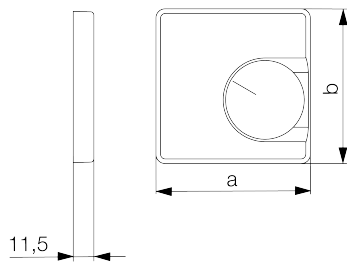

## Data Sheet JZ-021.120

Article number: UN990096

Cover set for room humidistat FHY, 55 x 55, traffic/studio white (RAL9016), glossy

The flush-mounted devices from alre fit directly into many switch ranges in conjunction with the corresponding cover set (cover) without an intermediate frame. The modular principle (alre basic device + alre cover set 55 x 55 mm + frame from the switch manufacturer) and various colors (RAL 9010 pure white glossy/matt, RAL 1013 cream white glossy, RAL 9016 traffic white glossy/matt) enable perfect visual integration into your preferred switch range.

Scannable symbol/barrier-free	No
Logo/labelling	other labelling
Design	central plate
Colour	traffic white
RAL colour number (similar)	9016
Suitable for bus system button connection	No
Halogen-free	Yes
Inspection window/light outlet	No
Housing material	plastic PC
With interchangeable lens/symbol	No

With labelling box	No
Mounting/attachment	screw fastening
Surface finish	gloss
Surface protection	untreated
Protection class	IP30
Use	other
Material quality	PC
Dimensions (W x H x D)	55 mm x 55 mm x 11 mm

	a x b
JZ-xxx.0xx	50 x 50 mm
JZ-xxx.1xx	55 x 55 mm
JZ-xxx.2xx	55 x 55 mm
JZ-xxx.3xx	63 x 63 mm
JZ-xxx.4xx	70 x 70 mm