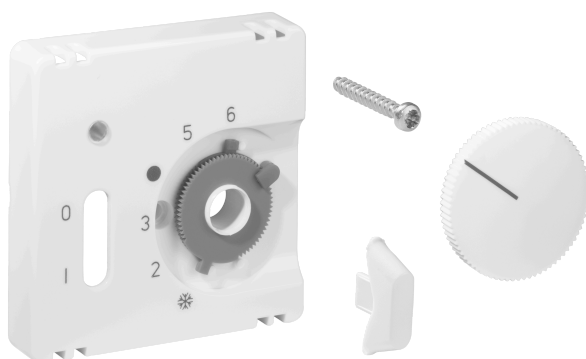

Data Sheet JZ-035.100

Article number: UN990173

Cover set for room thermostat RTBSU-401.062 / floor thermostat RTERU, 55 x 55, pure white (RAL9010), glossy

The flush-mounted devices from alre fit directly into many switch ranges in conjunction with the corresponding cover set (cover) without an intermediate frame. The modular principle (alre basic device + alre cover set 55 x 55 mm + frame from the switch manufacturer) and various colors (RAL 9010 pure white glossy/matt, RAL 1013 cream white glossy, RAL 9016 traffic white glossy/matt) enable perfect visual integration into your preferred switch range.

Scannable symbol/barrier-free	No
Logo/labelling	other labelling
Design	central plate
Colour	pure white
RAL colour number (similar)	9010
Halogen-free	Yes
Inspection window/light outlet	Yes
Housing material	plastic PC
With interchangeable lens/symbol	No
With labelling box	No

Mounting/attachment	screw fastening
Surface finish	gloss
Surface protection	untreated
Protection class	IP30
Material quality	PC
Dimensions (W x H x D)	55 mm x 55 mm x 11 mm

	a x b
JZ-xxx.0xx	50 x 50 mm
JZ-xxx.1xx	55 x 55 mm
JZ-xxx.2xx	55 x 55 mm
JZ-xxx.3xx	63 x 63 mm
JZ-xxx.4xx	70 x 70 mm