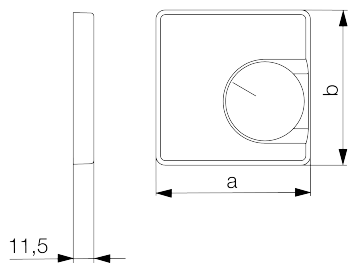

Data Sheet JZ-035.100

Article number: UN990173

Cover set for room thermostat RTBSU-401.062 / floor thermostat RTERU, 55 x 55, pure white (RAL9010), glossy

The flush-mounted devices from alre fit directly into many switch ranges in conjunction with the corresponding cover set (cover) without an intermediate frame. The modular principle (alre basic device + alre cover set 55 x 55 mm + frame from the switch manufacturer) and various colors (RAL 9010 pure white glossy/matt, RAL 1013 cream white glossy, RAL 9016 traffic white glossy/matt) enable perfect visual integration into your preferred switch range.

Scannable symbol/barrier-free	No
Logo/labelling	other labelling
Design	central plate
Colour	pure white
RAL colour number (similar)	9010
Halogen-free	Yes
Inspection window/light outlet	Yes
Housing material	plastic PC
With interchangeable lens/symbol	No
With labelling box	No

Mounting/attachment	screw fastening
Surface finish	gloss
Surface protection	untreated
Protection class	IP30
Material quality	PC
Dimensions (W x H x D)	55 mm x 55 mm x 11 mm

	a x b
JZ-xxx.0xx	50 x 50 mm
JZ-xxx.1xx	55 x 55 mm
JZ-xxx.2xx	55 x 55 mm
JZ-xxx.3xx	63 x 63 mm
JZ-xxx.4xx	70 x 70 mm