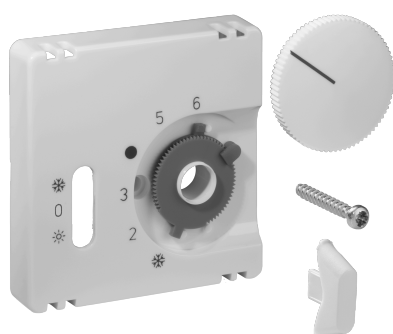

Data Sheet JZ-038.100

Article number: UN990174

Cover set for room thermostat RTBSU, 55 x 55, pure white (RAL9010), glossy

The flush-mounted devices from alre fit directly into many switch ranges in conjunction with the corresponding cover set (cover) without an intermediate frame. The modular principle (alre basic device + alre cover set 55 x 55 mm + frame from the switch manufacturer) and various colors (RAL 9010 pure white glossy/matt, RAL 1013 cream white glossy, RAL 9016 traffic white glossy/matt) enable perfect visual integration into your preferred switch range.

Scannable symbol/barrier-free	No
Logo/labelling	other labelling
Design	central plate
Colour	pure white
RAL colour number (similar)	9010
Suitable for bus system button connection	No
Halogen-free	Yes
Inspection window/light outlet	No
Housing material	plastic PC
With interchangeable lens/symbol	No

With labelling box	No
Mounting/attachment	screw fastening
Surface finish	gloss
Surface protection	untreated
Protection class	IP30
Material quality	PC
Dimensions (W x H x D)	55 mm x 55 mm x 11 mm

	a x b
JZ-xxx.0xx	50 x 50 mm
JZ-xxx.1xx	55 x 55 mm
JZ-xxx.2xx	55 x 55 mm
JZ-xxx.3xx	63 x 63 mm
JZ-xxx.4xx	70 x 70 mm