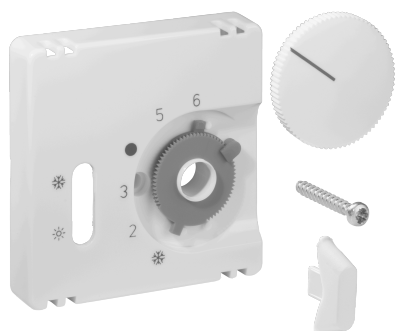

Data Sheet JZ-037.100

Article number: UN990175

Cover set for room thermostat RTBSU, 55 x 55, pure white (RAL9010), glossy

The flush-mounted devices from alre fit directly into many switch ranges in conjunction with the corresponding cover set (cover) without an intermediate frame. The modular principle (alre basic device + alre cover set 55 x 55 mm + frame from the switch manufacturer) and various colors (RAL 9010 pure white glossy/matt, RAL 1013 cream white glossy, RAL 9016 traffic white glossy/matt) enable perfect visual integration into your preferred switch range.

Scannable symbol/barrier-free	No
Logo/labelling	other labelling
Design	central plate
Colour	pure white
RAL colour number (similar)	9010
Suitable for bus system button connection	No
Halogen-free	Yes
Inspection window/light outlet	No
Housing material	plastic PC
With interchangeable lens/symbol	No

With labelling box	No
Mounting/attachment	screw fastening
Surface finish	gloss
Surface protection	untreated
Protection class	IP30
Material quality	PC
Dimensions (W x H x D)	55 mm x 55 mm x 11 mm

	a x b
JZ-xxx.0xx	50 x 50 mm
JZ-xxx.1xx	55 x 55 mm
JZ-xxx.2xx	55 x 55 mm
JZ-xxx.3xx	63 x 63 mm
JZ-xxx.4xx	70 x 70 mm