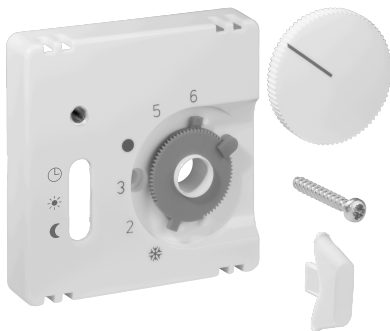

## Data Sheet JZ-036.100

Article number: UN990176

Cover set for room thermostat RTBSU, 55 x 55, pure white (RAL9010), glossy

The flush-mounted devices from alre fit directly into many switch ranges in conjunction with the corresponding cover set (cover) without an intermediate frame. The modular principle (alre basic device + alre cover set 55 x 55 mm + frame from the switch manufacturer) and various colors (RAL 9010 pure white glossy/matt, RAL 1013 cream white glossy, RAL 9016 traffic white glossy/matt) enable perfect visual integration into your preferred switch range.

Scannable symbol/barrier-free	No
Logo/labelling	other labelling
Design	central plate
Colour	pure white
RAL colour number (similar)	9010
Suitable for bus system button connection	No
Halogen-free	Yes
Inspection window/light outlet	No
Housing material	plastic PC
With interchangeable lens/symbol	No

With labelling box	No
Mounting/attachment	screw fastening
Surface finish	gloss
Surface protection	untreated
Protection class	IP30
Material quality	PC
Dimensions (W x H x D)	55 mm x 55 mm x 11 mm

	a x b
JZ-xxx.0xx	50 x 50 mm
JZ-xxx.1xx	55 x 55 mm
JZ-xxx.2xx	55 x 55 mm
JZ-xxx.3xx	63 x 63 mm
JZ-xxx.4xx	70 x 70 mm