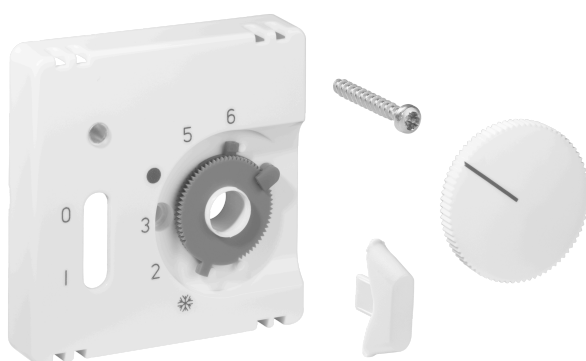

Data Sheet JZ-035.110

Article number: UN990181

Cover set for room thermostat RTBSU-401.062 / floor thermostat RTERU, 55 x 55, pearl white (RAL1013), glossy

The flush-mounted devices from alre fit directly into many switch ranges in conjunction with the corresponding cover set (cover) without an intermediate frame. The modular principle (alre basic device + alre cover set 55 x 55 mm + frame from the switch manufacturer) and various colors (RAL 9010 pure white glossy/matt, RAL 1013 cream white glossy, RAL 9016 traffic white glossy/matt) enable perfect visual integration into your preferred switch range.

Scannable symbol/barrier-free	No
Logo/labelling	other labelling
Design	central plate
Colour	pearl white
RAL colour number (similar)	1013
Halogen-free	Yes
Inspection window/light outlet	Yes
Housing material	plastic PC
With interchangeable lens/symbol	No
With labelling box	No

Mounting/attachment	screw fastening
Surface finish	gloss
Surface protection	untreated
Protection class	IP30
Material quality	PC
Dimensions (W x H x D)	55 mm x 55 mm x 11 mm

	a x b
JZ-xxx.0xx	50 x 50 mm
JZ-xxx.1xx	55 x 55 mm
JZ-xxx.2xx	55 x 55 mm
JZ-xxx.3xx	63 x 63 mm
JZ-xxx.4xx	70 x 70 mm