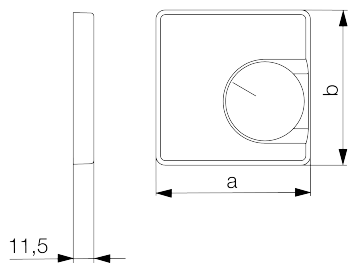

Data Sheet JZ-035.110

Article number: UN990181

Cover set for room thermostat RTBSU-401.062 / floor thermostat RTERU, 55 x 55, pearl white (RAL1013), glossy

The flush-mounted devices from alre fit directly into many switch ranges in conjunction with the corresponding cover set (cover) without an intermediate frame. The modular principle (alre basic device + alre cover set 55 x 55 mm + frame from the switch manufacturer) and various colors (RAL 9010 pure white glossy/matt, RAL 1013 cream white glossy, RAL 9016 traffic white glossy/matt) enable perfect visual integration into your preferred switch range.

Scannable symbol/barrier-free	No
Logo/labelling	other labelling
Design	central plate
Colour	pearl white
RAL colour number (similar)	1013
Halogen-free	Yes
Inspection window/light outlet	Yes
Housing material	plastic PC
With interchangeable lens/symbol	No
With labelling box	No

Mounting/attachment	screw fastening
Surface finish	gloss
Surface protection	untreated
Protection class	IP30
Material quality	PC
Dimensions (W x H x D)	55 mm x 55 mm x 11 mm

	a x b
JZ-xxx.0xx	50 x 50 mm
JZ-xxx.1xx	55 x 55 mm
JZ-xxx.2xx	55 x 55 mm
JZ-xxx.3xx	63 x 63 mm
JZ-xxx.4xx	70 x 70 mm