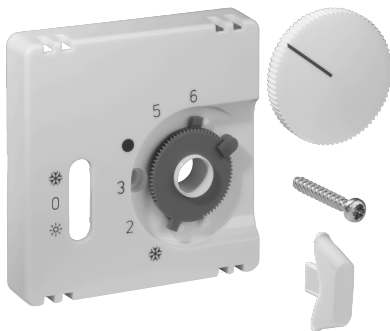

## Data Sheet JZ-038.110

Article number: UN990182

Cover set for room thermostat RTBSU, 55 x 55, pearl white (RAL1013), glossy

The flush-mounted devices from alre fit directly into many switch ranges in conjunction with the corresponding cover set (cover) without an intermediate frame. The modular principle (alre basic device + alre cover set 55 x 55 mm + frame from the switch manufacturer) and various colors (RAL 9010 pure white glossy/matt, RAL 1013 cream white glossy, RAL 9016 traffic white glossy/matt) enable perfect visual integration into your preferred switch range.

Scannable symbol/barrier-free	No
Logo/labelling	other labelling
Design	central plate
Colour	pearl white
RAL colour number (similar)	1013
Suitable for bus system button connection	No
Halogen-free	Yes
Inspection window/light outlet	No
Housing material	plastic PC
With interchangeable lens/symbol	No

With labelling box	No
Mounting/attachment	screw fastening
Surface finish	gloss
Surface protection	untreated
Protection class	IP30
Material quality	PC
Dimensions (W x H x D)	55 mm x 55 mm x 11 mm

	a x b
JZ-xxx.0xx	50 x 50 mm
JZ-xxx.1xx	55 x 55 mm
JZ-xxx.2xx	55 x 55 mm
JZ-xxx.3xx	63 x 63 mm
JZ-xxx.4xx	70 x 70 mm