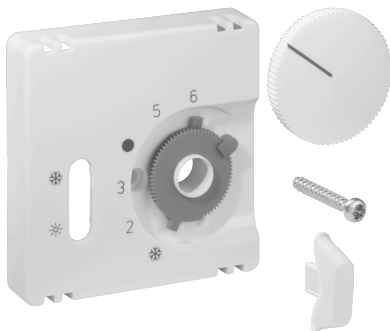

Data Sheet JZ-037.110

Article number: UN990183

Cover set for room thermostat RTBSU, 55 x 55, pearl white (RAL1013), glossy

The flush-mounted devices from alre fit directly into many switch ranges in conjunction with the corresponding cover set (cover) without an intermediate frame. The modular principle (alre basic device + alre cover set 55 x 55 mm + frame from the switch manufacturer) and various colors (RAL 9010 pure white glossy/matt, RAL 1013 cream white glossy, RAL 9016 traffic white glossy/matt) enable perfect visual integration into your preferred switch range.

Scannable symbol/barrier-free	No
Logo/labelling	other labelling
Design	central plate
Colour	pearl white
RAL colour number (similar)	1013
Suitable for bus system button connection	No
Halogen-free	Yes
Inspection window/light outlet	No
Housing material	plastic PC
With interchangeable lens/symbol	No

With labelling box	No
Mounting/attachment	screw fastening
Surface finish	gloss
Surface protection	untreated
Protection class	IP30
Material quality	PC
Dimensions (W x H x D)	55 mm x 55 mm x 11 mm

	a x b
JZ-xxx.0xx	50 x 50 mm
JZ-xxx.1xx	55 x 55 mm
JZ-xxx.2xx	55 x 55 mm
JZ-xxx.3xx	63 x 63 mm
JZ-xxx.4xx	70 x 70 mm