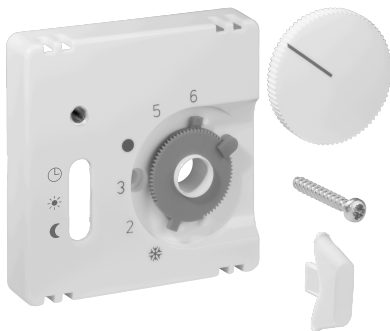

Data Sheet JZ-036.110

Article number: UN990184

Cover set for room thermostat RTBSU, 55 x 55, pearl white (RAL1013), glossy

The flush-mounted devices from alre fit directly into many switch ranges in conjunction with the corresponding cover set (cover) without an intermediate frame. The modular principle (alre basic device + alre cover set 55 x 55 mm + frame from the switch manufacturer) and various colors (RAL 9010 pure white glossy/matt, RAL 1013 cream white glossy, RAL 9016 traffic white glossy/matt) enable perfect visual integration into your preferred switch range.

Scannable symbol/barrier-free	No
Logo/labelling	other labelling
Design	central plate
Colour	pearl white
RAL colour number (similar)	1013
Suitable for bus system button connection	No
Halogen-free	Yes
Inspection window/light outlet	No
Housing material	plastic PC
With interchangeable lens/symbol	No

With labelling box	No
Mounting/attachment	screw fastening
Surface finish	gloss
Surface protection	untreated
Protection class	IP30
Material quality	PC
Dimensions (W x H x D)	55 mm x 55 mm x 11 mm

	a x b
JZ-xxx.0xx	50 x 50 mm
JZ-xxx.1xx	55 x 55 mm
JZ-xxx.2xx	55 x 55 mm
JZ-xxx.3xx	63 x 63 mm
JZ-xxx.4xx	70 x 70 mm