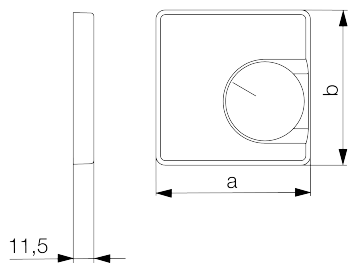

## Data Sheet JZ-035.120

Article number: UN990189

Cover set for room thermostat RTBSU-401.062 / floor thermostat RTERU, 55 x 55, traffic white (RAL9016), glossy

The flush-mounted devices from alre fit directly into many switch ranges in conjunction with the corresponding cover set (cover) without an intermediate frame. The modular principle (alre basic device + alre cover set 55 x 55 mm + frame from the switch manufacturer) and various colors (RAL 9010 pure white glossy/matt, RAL 1013 cream white glossy, RAL 9016 traffic white glossy/matt) enable perfect visual integration into your preferred switch range.

Scannable symbol/barrier-free	No
Logo/labelling	other labelling
Design	central plate
Colour	traffic white
RAL colour number (similar)	9016
Halogen-free	Yes
Inspection window/light outlet	Yes
Housing material	plastic PC
With interchangeable lens/symbol	No
With labelling box	No

Mounting/attachment	screw fastening
Surface finish	gloss
Surface protection	untreated
Protection class	IP30
Material quality	PC
Dimensions (W x H x D)	55 mm x 55 mm x 11 mm

	a x b
JZ-xxx.0xx	50 x 50 mm
JZ-xxx.1xx	55 x 55 mm
JZ-xxx.2xx	55 x 55 mm
JZ-xxx.3xx	63 x 63 mm
JZ-xxx.4xx	70 x 70 mm