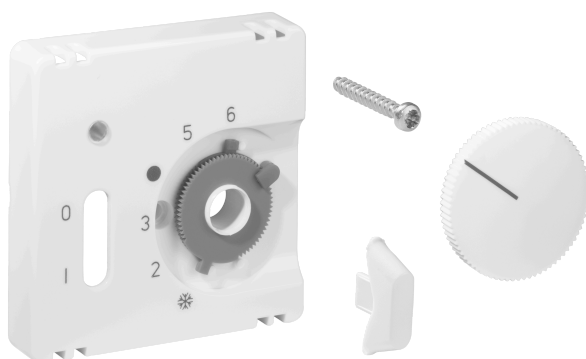

## Data Sheet JZ-035.120

Article number: UN990189

Cover set for room thermostat RTBSU-401.062 / floor thermostat RTERU, 55 x 55, traffic white (RAL9016), glossy

The flush-mounted devices from alre fit directly into many switch ranges in conjunction with the corresponding cover set (cover) without an intermediate frame. The modular principle (alre basic device + alre cover set 55 x 55 mm + frame from the switch manufacturer) and various colors (RAL 9010 pure white glossy/matt, RAL 1013 cream white glossy, RAL 9016 traffic white glossy/matt) enable perfect visual integration into your preferred switch range.

Scannable symbol/barrier-free	No
Logo/labelling	other labelling
Design	central plate
Colour	traffic white
RAL colour number (similar)	9016
Halogen-free	Yes
Inspection window/light outlet	Yes
Housing material	plastic PC
With interchangeable lens/symbol	No
With labelling box	No

Mounting/attachment	screw fastening
Surface finish	gloss
Surface protection	untreated
Protection class	IP30
Material quality	PC
Dimensions (W x H x D)	55 mm x 55 mm x 11 mm

	a x b
JZ-xxx.0xx	50 x 50 mm
JZ-xxx.1xx	55 x 55 mm
JZ-xxx.2xx	55 x 55 mm
JZ-xxx.3xx	63 x 63 mm
JZ-xxx.4xx	70 x 70 mm