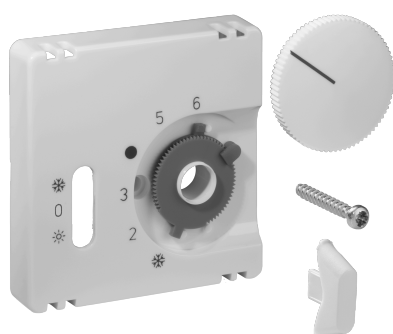

Data Sheet JZ-038.120

Article number: UN990190

Cover set for room thermostat RTBSU, 55 x 55, traffic/studio white (RAL9016), glossy

The flush-mounted devices from alre fit directly into many switch ranges in conjunction with the corresponding cover set (cover) without an intermediate frame. The modular principle (alre basic device + alre cover set 55 x 55 mm + frame from the switch manufacturer) and various colors (RAL 9010 pure white glossy/matt, RAL 1013 cream white glossy, RAL 9016 traffic white glossy/matt) enable perfect visual integration into your preferred switch range.

Scannable symbol/barrier-free	No
Logo/labelling	other labelling
Design	central plate
Colour	traffic white
RAL colour number (similar)	9016
Suitable for bus system button connection	No
Halogen-free	Yes
Inspection window/light outlet	No
Housing material	plastic PC
With interchangeable lens/symbol	No

With labelling box	No
Mounting/attachment	screw fastening
Surface finish	gloss
Surface protection	untreated
Protection class	IP30
Material quality	PC
Dimensions (W x H x D)	55 mm x 55 mm x 11 mm

	a x b
JZ-xxx.0xx	50 x 50 mm
JZ-xxx.1xx	55 x 55 mm
JZ-xxx.2xx	55 x 55 mm
JZ-xxx.3xx	63 x 63 mm
JZ-xxx.4xx	70 x 70 mm