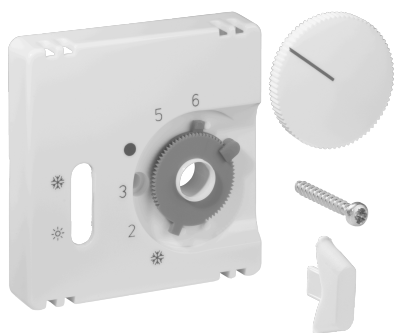

Data Sheet JZ-037.120

Article number: UN990191

Cover set for room thermostat RTBSU, 55 x 55, traffic/studio white (RAL9016), glossy

The flush-mounted devices from alre fit directly into many switch ranges in conjunction with the corresponding cover set (cover) without an intermediate frame. The modular principle (alre basic device + alre cover set 55 x 55 mm + frame from the switch manufacturer) and various colors (RAL 9010 pure white glossy/matt, RAL 1013 cream white glossy, RAL 9016 traffic white glossy/matt) enable perfect visual integration into your preferred switch range.

Scannable symbol/barrier-free	No
Logo/labelling	other labelling
Design	central plate
Colour	traffic white
RAL colour number (similar)	9016
Suitable for bus system button connection	No
Halogen-free	Yes
Inspection window/light outlet	No
Housing material	plastic PC
With interchangeable lens/symbol	No

With labelling box	No
Mounting/attachment	screw fastening
Surface finish	gloss
Surface protection	untreated
Protection class	IP30
Material quality	PC
Dimensions (W x H x D)	55 mm x 55 mm x 11 mm

	a x b
JZ-xxx.0xx	50 x 50 mm
JZ-xxx.1xx	55 x 55 mm
JZ-xxx.2xx	55 x 55 mm
JZ-xxx.3xx	63 x 63 mm
JZ-xxx.4xx	70 x 70 mm