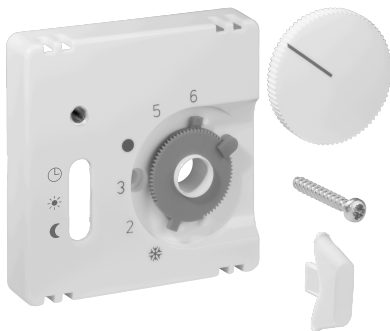

Data Sheet JZ-036.120

Article number: UN990192

Cover set for room thermostat RTBSU, 55 x 55, traffic/studio white (RAL9016), glossy

The flush-mounted devices from alre fit directly into many switch ranges in conjunction with the corresponding cover set (cover) without an intermediate frame. The modular principle (alre basic device + alre cover set 55 x 55 mm + frame from the switch manufacturer) and various colors (RAL 9010 pure white glossy/matt, RAL 1013 cream white glossy, RAL 9016 traffic white glossy/matt) enable perfect visual integration into your preferred switch range.

Scannable symbol/barrier-free	No
Logo/labelling	other labelling
Design	central plate
Colour	traffic white
RAL colour number (similar)	9016
Suitable for bus system button connection	No
Halogen-free	Yes
Inspection window/light outlet	No
Housing material	plastic PC
With interchangeable lens/symbol	No

With labelling box	No
Mounting/attachment	screw fastening
Surface finish	gloss
Surface protection	untreated
Protection class	IP30
Material quality	PC
Dimensions (W x H x D)	55 mm x 55 mm x 11 mm

	a x b
JZ-xxx.0xx	50 x 50 mm
JZ-xxx.1xx	55 x 55 mm
JZ-xxx.2xx	55 x 55 mm
JZ-xxx.3xx	63 x 63 mm
JZ-xxx.4xx	70 x 70 mm