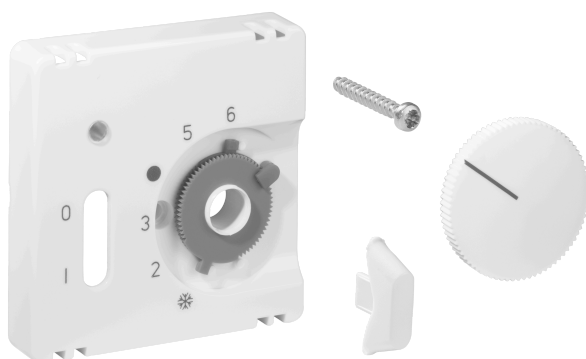

Data Sheet JZ-035.101

Article number: UN990197

Cover set for room thermostat RTBSU-401.062 / floor thermostat RTERU, 55 x 55, pure white (RAL9010), matt

The flush-mounted devices from alre fit directly into many switch ranges in conjunction with the corresponding cover set (cover) without an intermediate frame. The modular principle (alre basic device + alre cover set 55 x 55 mm + frame from the switch manufacturer) and various colors (RAL 9010 pure white glossy/matt, RAL 1013 cream white glossy, RAL 9016 traffic white glossy/matt) enable perfect visual integration into your preferred switch range.

Scannable symbol/barrier-free	No
Logo/labelling	other labelling
Design	central plate
Colour	pure white
RAL colour number (similar)	9010
Halogen-free	Yes
Inspection window/light outlet	Yes
Housing material	plastic PC
With interchangeable lens/symbol	No
With labelling box	No

Mounting/attachment	screw fastening
Surface finish	matt
Surface protection	untreated
Protection class	IP30
Material quality	PC
Dimensions (W x H x D)	55 mm x 55 mm x 11 mm

	a x b
JZ-xxx.0xx	50 x 50 mm
JZ-xxx.1xx	55 x 55 mm
JZ-xxx.2xx	55 x 55 mm
JZ-xxx.3xx	63 x 63 mm
JZ-xxx.4xx	70 x 70 mm