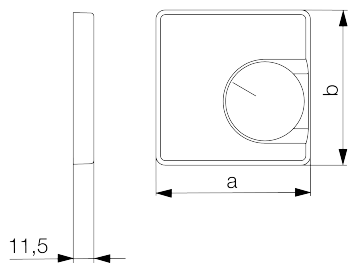

Data Sheet JZ-035.101

Article number: UN990197

Cover set for room thermostat RTBSU-401.062 / floor thermostat RTERU, 55 x 55, pure white (RAL9010), matt

The flush-mounted devices from alre fit directly into many switch ranges in conjunction with the corresponding cover set (cover) without an intermediate frame. The modular principle (alre basic device + alre cover set 55 x 55 mm + frame from the switch manufacturer) and various colors (RAL 9010 pure white glossy/matt, RAL 1013 cream white glossy, RAL 9016 traffic white glossy/matt) enable perfect visual integration into your preferred switch range.

Scannable symbol/barrier-free	No
Logo/labelling	other labelling
Design	central plate
Colour	pure white
RAL colour number (similar)	9010
Halogen-free	Yes
Inspection window/light outlet	Yes
Housing material	plastic PC
With interchangeable lens/symbol	No
With labelling box	No

Mounting/attachment	screw fastening
Surface finish	matt
Surface protection	untreated
Protection class	IP30
Material quality	PC
Dimensions (W x H x D)	55 mm x 55 mm x 11 mm

	a x b
JZ-xxx.0xx	50 x 50 mm
JZ-xxx.1xx	55 x 55 mm
JZ-xxx.2xx	55 x 55 mm
JZ-xxx.3xx	63 x 63 mm
JZ-xxx.4xx	70 x 70 mm