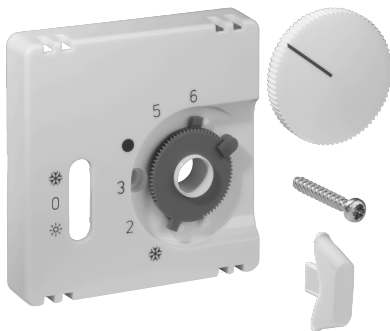

Data Sheet JZ-038.101

Article number: UN990198

Cover set for room thermostat RTBSU, 55 x 55, pure white (RAL9010), matt

The flush-mounted devices from alre fit directly into many switch ranges in conjunction with the corresponding cover set (cover) without an intermediate frame. The modular principle (alre basic device + alre cover set 55 x 55 mm + frame from the switch manufacturer) and various colors (RAL 9010 pure white glossy/matt, RAL 1013 cream white glossy, RAL 9016 traffic white glossy/matt) enable perfect visual integration into your preferred switch range.

Scannable symbol/barrier-free	No
Logo/labelling	other labelling
Design	central plate
Colour	pure white
RAL colour number (similar)	9010
Suitable for bus system button connection	No
Halogen-free	Yes
Inspection window/light outlet	No
Housing material	plastic PC
With interchangeable lens/symbol	No

With labelling box	No
Mounting/attachment	screw fastening
Surface finish	matt
Surface protection	untreated
Protection class	IP30
Material quality	PC
Dimensions (W x H x D)	55 mm x 55 mm x 11 mm

	a x b
JZ-xxx.0xx	50 x 50 mm
JZ-xxx.1xx	55 x 55 mm
JZ-xxx.2xx	55 x 55 mm
JZ-xxx.3xx	63 x 63 mm
JZ-xxx.4xx	70 x 70 mm