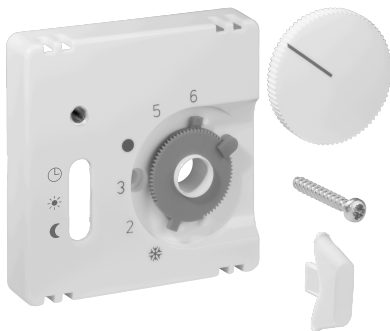

## Data Sheet JZ-036.101

Article number: UN990200

Cover set for room thermostat RTBSU, 55 x 55, pure white (RAL9010), matt

The flush-mounted devices from alre fit directly into many switch ranges in conjunction with the corresponding cover set (cover) without an intermediate frame. The modular principle (alre basic device + alre cover set 55 x 55 mm + frame from the switch manufacturer) and various colors (RAL 9010 pure white glossy/matt, RAL 1013 cream white glossy, RAL 9016 traffic white glossy/matt) enable perfect visual integration into your preferred switch range.

Scannable symbol/barrier-free	No
Logo/labelling	other labelling
Design	central plate
Colour	pure white
RAL colour number (similar)	9010
Suitable for bus system button connection	No
Halogen-free	Yes
Inspection window/light outlet	No
Housing material	plastic PC
With interchangeable lens/symbol	No

With labelling box	No
Mounting/attachment	screw fastening
Surface finish	matt
Surface protection	untreated
Protection class	IP30
Material quality	PC
Dimensions (W x H x D)	55 mm x 55 mm x 11 mm

	a x b
JZ-xxx.0xx	50 x 50 mm
JZ-xxx.1xx	55 x 55 mm
JZ-xxx.2xx	55 x 55 mm
JZ-xxx.3xx	63 x 63 mm
JZ-xxx.4xx	70 x 70 mm